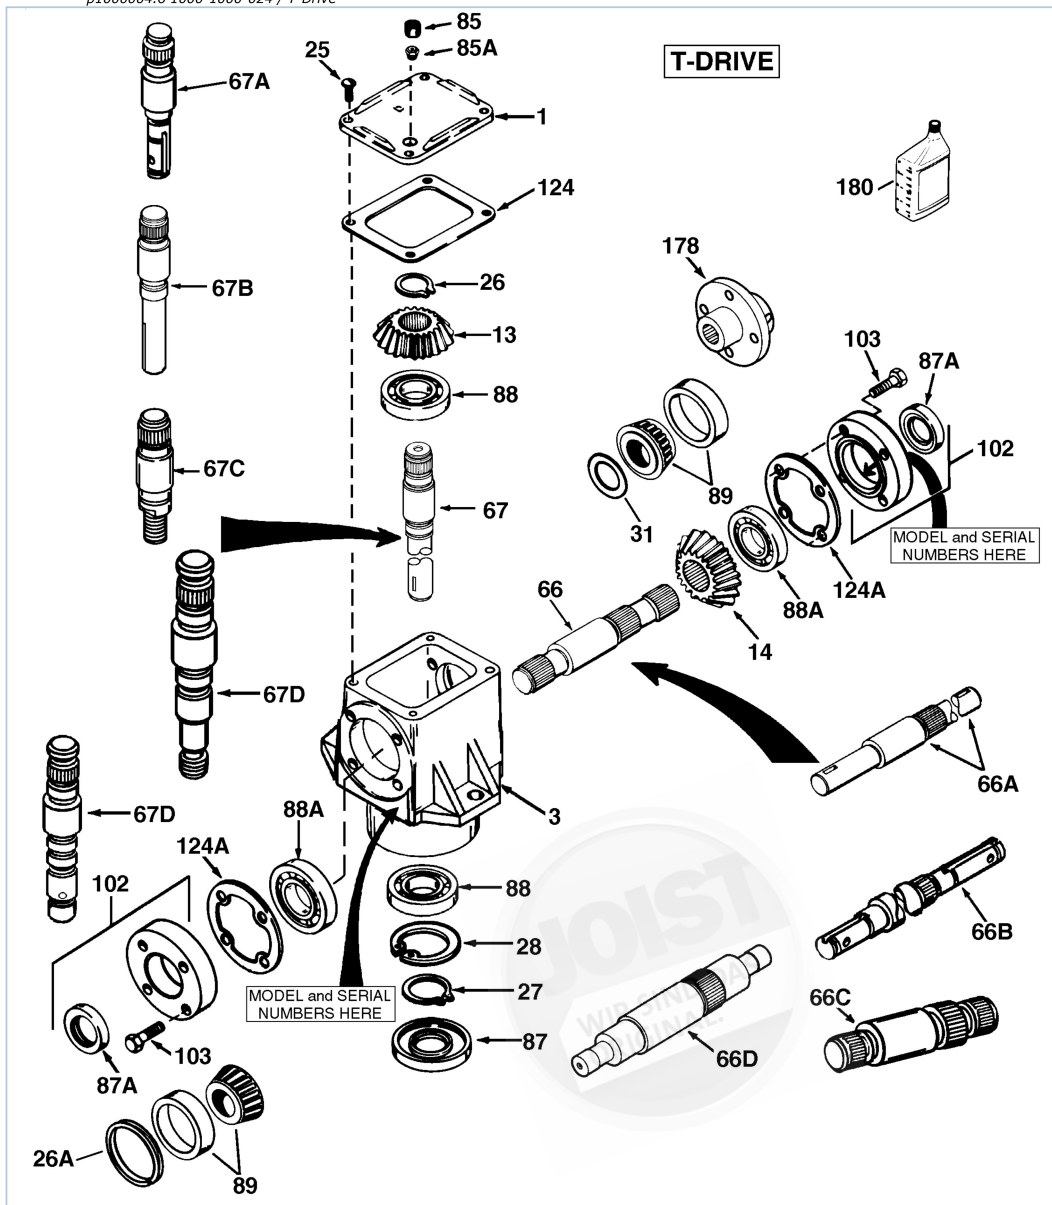

p1000004.6 1000-1000-024 / T-Drive

Part List

p1000004.6 1000-1000-024 / T-Drive

REF #	ITEM #	DESCRIPTION	QTY	REMARK
	794267	"T" Drive Head Assembly		Incl. 1 thru124A
1	772067	Cover		
3	770047A	"T" Drive Housing		
13	778101A	Miter Gear (17 teeth) (7/8" ID)		
14	778210A	Miter Gear (17 teeth) (1" ID)		
25	792025	Screw, 10-24 x 1/2"		
26	788018	Retainer Ring		
27	788019	Retainer Ring		
66B	776201	Input Shaft (8-1/2" long)		
67A	776202	Output Shaft (5.218" long)		
85	792039	Pipe Plug, 1/8-27		countersunk headless
87	788029	Oil Seal		
87A	788031	Oil Seal		
88	780034	Ball Bearing		
88A	780034	Ball Bearing		
102	786029	Retainer Cap & Seal (Incl. 87A & 103)		
103	792026	Screw, 1/4-20 x 7/8"		
124	788028	Cover Gasket		
124A	788030B	Cap Gasket		
180	730229A	Gear Oil 80W90		